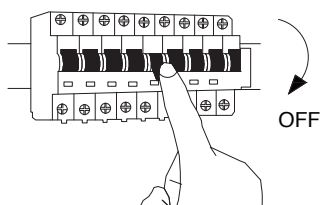

NOVA LUCE

9540204

1

Turn off the general switch

2

Drill holes & apply
Plastic anchors with screws

3

Connect the wires

4

Apply the side screws

5

Fix it in place

6

Turn on general switch