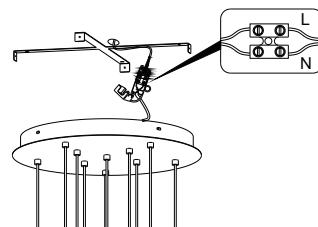

NOVA LUCE

9540204

1

Turn off the general switch

2

Drill holes & apply
Plastic anchors with screws

3

Connect the wires

4

Apply the side screws

5

Fix it in place

6

Turn on general switch