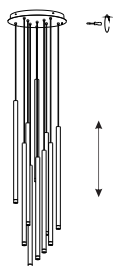

NOVA LUCE

9540204

1

Turn off the general switch

2

Drill holes & apply
Plastic anchors with screws

3

Connect the wires

4

Apply the side screws

5

Fix it in place

6

Turn on general switch