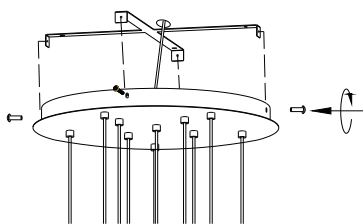

NOVA LUCE

9540204

1

Turn off the general switch

2

Drill holes & apply
Plastic anchors with screws

3

Connect the wires

4

Apply the side screws

5

Fix it in place

6

Turn on general switch