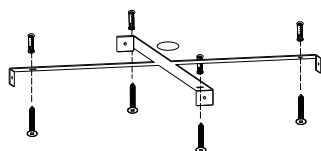

NOVA LUCE

9540204

1

Turn off the general switch

2

Drill holes & apply
Plastic anchors with screws

3

Connect the wires

4

Apply the side screws

5

Fix it in place

6

Turn on general switch