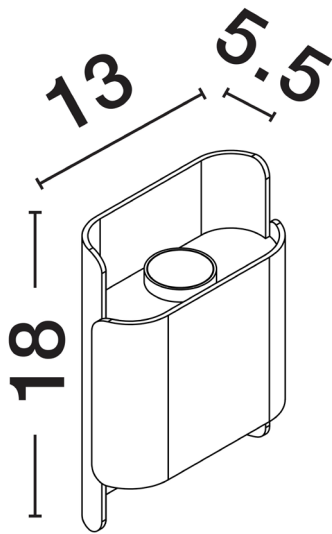

NOVA LUCE

PRODUCT DATASHEET

Version: 001

PRODUCT PHOTOGRAPH

GENERAL INFORMATION

Product Code	9030923
Collection	Outdoor
Product Category	Wall
Product Family	Polly
Mounting Location	Wall
Application Environment	Outdoor
Specifications	Antisalt Protection

DIMENSION & WEIGHT

LxWxH (cm)	L: 18 W: 13 H: 5,5
Cut out (cm)	N/A
Weight (Kgr)	0.75

TECHNICAL DRAWING

MATERIAL & COLOR

Product Color	White
Body Material	Aluminium

APPLICATION & MOUNTING

Ambient Working Temp.	Max 45 oC
Type of Protection	IP54
Dimmable	No
Type of Dimming (Optional)	N/A
Mounting type	Surface
Mounting Depth (cm)	N/A
Led Module Replaceable	Yes
Light Source	LED

NOVA LUCE S.A

Schimatari Viotias
32009, Greece

+30 22620 58 121
+30 22620 56 743

info@novaluce.com
www.novaluce.com