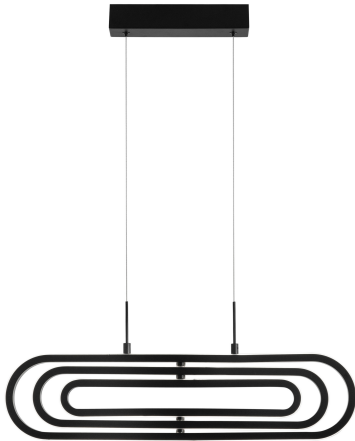

NOVA LUCE

PRODUCT DATASHEET

Version: 001

PRODUCT PHOTOGRAPH

TECHNICAL DRAWING

GENERAL INFORMATION

Product Code	9110351
Collection	Indoor
Product Category	Suspension
Product Family	Arte
Mounting Location	Wall
Application Environment	Indoor
Specifications	N/A

DIMENSION & WEIGHT

LxWxH (cm)	L: 64 W: 44 H: 120
Cut Out (cm)	N/A
Weight (Kgr)	1.9

MATERIAL & COLOR

Product Color	Matt Black
Body Material	Aluminium & Acrylic

APPLICATION & MOUNTING

Ambient Working Temp.	Max 45°C
Type of Protection	IP20
Dimmable	Yes
Type of Dimming	Triac
Mounting type	Surface
Mounting Depth (cm)	N/A
Led Module Replaceable	No
Light Source	LED