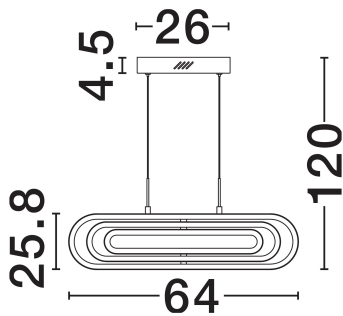

NOVA LUCE

PRODUCT DATASHEET

Version: 001

PRODUCT PHOTOGRAPH

TECHNICAL DRAWING

GENERAL INFORMATION

Product Code	9110351
Collection	Indoor
Product Category	Suspension
Product Family	Arte
Mounting Location	Wall
Application Environment	Indoor
Specifications	N/A

DIMENSION & WEIGHT

LxWxH (cm)	L: 64 W: 44 H: 120
Cut Out (cm)	N/A
Weight (Kgr)	1.9

MATERIAL & COLOR

Product Color	Matt Black
Body Material	Aluminium & Acrylic

APPLICATION & MOUNTING

Ambient Working Temp.	Max 45°C
Type of Protection	IP20
Dimmable	Yes
Type of Dimming	Triac
Mounting type	Surface
Mounting Depth (cm)	N/A
Led Module Replaceable	No
Light Source	LED

Power (Nominal)	50W
Input voltage (Nominal)	220-240V
Mains Frequency	50/60Hz

PHOTOMETRICAL DATA

Luminous Flux	3000lm
Color Temperature	3000K
Light Color (Designation)	Warm White

WARRANTY

Warranty	3 Years
----------	----------------