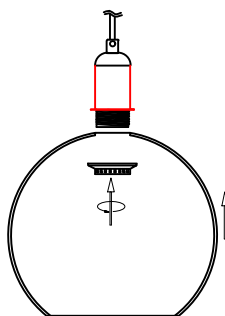

NOVA LUCE

9035960

1

Turn off the general switch

2

Mark where to drill holes
Apply plastic anchors & tie up screws

3

Connect wires

4

Tie up side screws

5

Connect parts by rotate

6

Insert bulb by rotate

7

Turn on the general switch