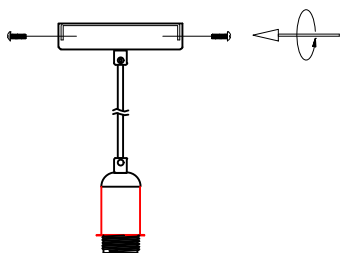

NOVA LUCE

9035960

1

Turn off the general switch

2

Mark where to drill holes
Apply plastic anchors & tie up screws

3

Connect wires

4

Tie up side screws

5

Connect parts by rotate

6

Insert bulb by rotate

7

Turn on the general switch