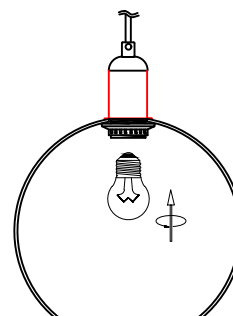

NOVA LUCE

9035960

1

Turn off the general switch

2

Mark where to drill holes
Apply plastic anchors & tie up screws

3

Connect wires

4

Tie up side screws

5

Connect parts by rotate

6

Insert bulb by rotate

7

Turn on the general switch