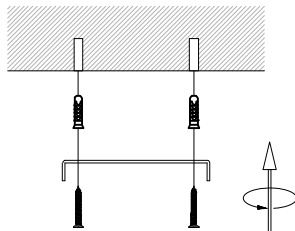

NOVA LUCE

9035960

1

Turn off the general switch

2

Mark where to drill holes
Apply plastic anchors & tie up screws

3

Connect wires

4

Tie up side screws

5

Connect parts by rotate

6

Insert bulb by rotate

7

Turn on the general switch