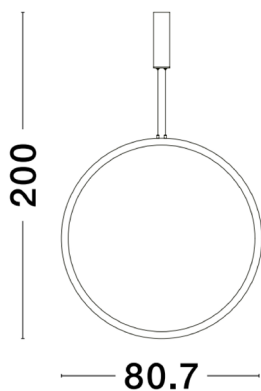

NOVA LUCE

PRODUCT DATASHEET

Version: 001

PRODUCT PHOTOGRAPH

TECHNICAL DRAWING

GENERAL INFORMATION

Product Code	9070170
Collection	Decorative
Product Category	Suspension
Product Family	Change
Mounting Location	Ceiling
Application Environment	Indoor

DIMENSION & WEIGHT

LxWxH (cm)	D: 80,7 H: 200
Cut out (cm)	N/A
Weight (Kgr)	2.1

MATERIAL & COLOR

Product Color	Brass Gold
Body Material	Aluminium & Acrylic

APPLICATION & MOUNTING

Ambient Working Temp.	Max 45 oC
Type of Protection	IP20
Dimmable	Yes
Type of Dimming (Optional)	Triac
Mounting type	Ceiling
Mounting Depth (cm)	N/A
Led Module Replaceable	No
Light Source	LED

Power (Nominal)	48W
Input voltage (Nominal)	220-240Vac
Mains Frequency	50/60Hz

PHOTOMETRICAL DATA

Luminous Flux	1685 lm
Color Temperature	3000K
Light Color (Designation)	Warm White

WARRANTY

Warranty	3 Years
----------	----------------