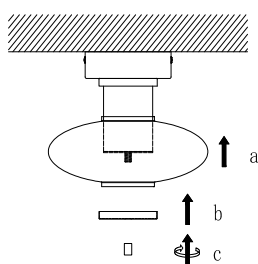

# NOVA LUCE

9416901

1

Turn off the general switch

2

Drill holes & apply plastic anchors  
With screws

3

Connect the wires

4

Apply the caps  
& remove the glass holder

5

Apply the glass in to place

6

Turn on the general switch