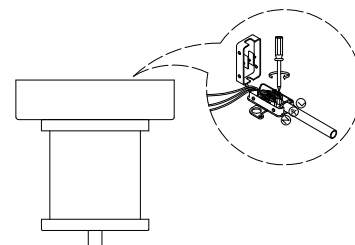

# NOVA LUCE

9416901

1

Turn off the general switch

2

Drill holes & apply plastic anchors  
With screws

3

Connect the wires

4

Apply the caps  
& remove the glass holder

5

Apply the glass in to place

6

Turn on the general switch