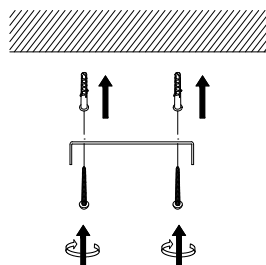

# NOVA LUCE

9416901

1

Turn off the general switch

2

Drill holes & apply plastic anchors  
With screws

3

Connect the wires

4

Apply the caps  
& remove the glass holder

5

Apply the glass in to place

6

Turn on the general switch