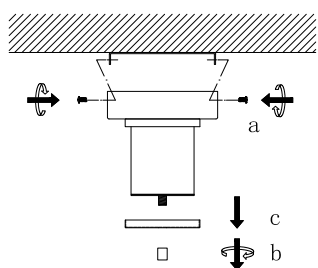

# NOVA LUCE

9416901

1

Turn off the general switch

2

Drill holes & apply plastic anchors  
With screws

3

Connect the wires

4

Apply the caps  
& remove the glass holder

5

Apply the glass in to place

6

Turn on the general switch