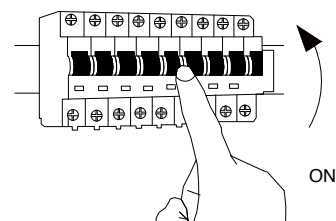

# NOVA LUCE

9416901

1

Turn off the general switch

2

Drill holes & apply plastic anchors  
With screws

3

Connect the wires

4

Apply the caps  
& remove the glass holder

5

Apply the glass in to place

6

Turn on the general switch