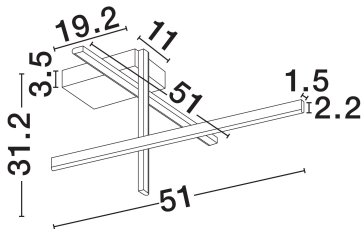

TECHNICAL DRAWING

APPLICATION & MOUNTING

Ambient Working Temp.	Max 45°C
Type of Protection	IP20
Dimmable	Yes
Type of Dimming	Triac
Mounting type	Surface
Mounting Depth (cm)	N/A
Led Module Replaceable	No
Light Source	LED

NOVA LUCE S.A

Schimatari Viotias
32009, Greece

+30 22620 58 121
+30 22620 56 743

info@novaluce.com
www.novaluce.com