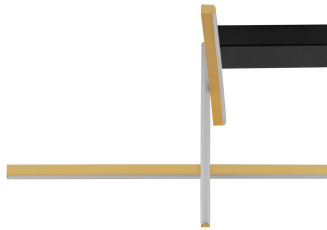

NOVA LUCE

PRODUCT DATASHEET

Version: 001

PRODUCT PHOTOGRAPH

GENERAL INFORMATION

| | |
|-------------------------|---------|
| Product Code | 9001113 |
| Collection | Indoor |
| Product Category | Ceiling |
| Product Family | Antama |
| Mounting Location | Wall |
| Application Environment | Indoor |
| Specifications | N/A |

DIMENSION & WEIGHT

| | |
|--------------|-------------------|
| LxWxH (cm) | L: 51 W: 51 H: 31 |
| Cut Out (cm) | N/A |
| Weight (Kgr) | 0.9 |

MATERIAL & COLOR

| | |
|---------------|--------------------|
| Product Color | Sandy Black & Gold |
| Body Material | Steel & Aluminium |