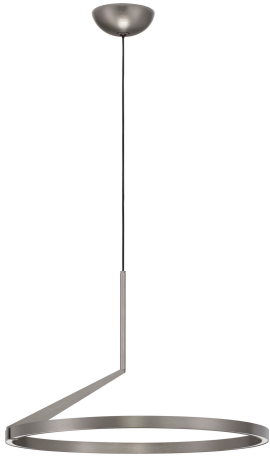

NOVA LUCE

PRODUCT DATASHEET

Version: 001

PRODUCT PHOTOGRAPH

TECHNICAL DRAWING

GENERAL INFORMATION

Product Code	9088139
Collection	Indoor
Product Category	Suspension
Product Family	Tilia
Mounting Location	Wall
Application Environment	Indoor
Specifications	N/A

DIMENSION & WEIGHT

LxWxH (cm)	D: 60 H: 250
Cut Out (cm)	N/A
Weight (Kgr)	1.9

MATERIAL & COLOR

Product Color	Foggy Nickel
Body Material	Aluminium

APPLICATION & MOUNTING

Ambient Working Temp.	Max 45°C
Type of Protection	IP20
Dimmable	Yes
Type of Dimming	Triac
Mounting type	Surface
Mounting Depth (cm)	N/A
Led Module Replaceable	No
Light Source	LED

Power (Nominal)	31W
Input voltage (Nominal)	220-240V
Mains Frequency	50/60Hz

PHOTOMETRICAL DATA

Luminous Flux	1829lm
Color Temperature	2700-3000-4000K
Light Color (Designation)	WW - NW

WARRANTY

Warranty	3 Years
----------	----------------