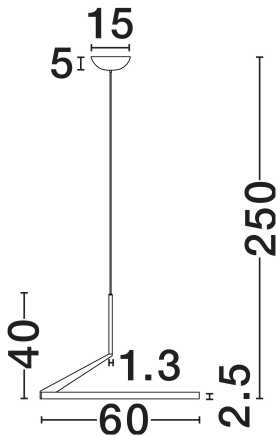

NOVA LUCE

PRODUCT DATASHEET

Version: 001

PRODUCT PHOTOGRAPH

TECHNICAL DRAWING

GENERAL INFORMATION

Product Code	9088139
Collection	Indoor
Product Category	Suspension
Product Family	Tilia
Mounting Location	Wall
Application Environment	Indoor
Specifications	N/A

DIMENSION & WEIGHT

LxWxH (cm)	D: 60 H: 250
Cut Out (cm)	N/A
Weight (Kgr)	1.9

MATERIAL & COLOR

Product Color	Foggy Nickel
Body Material	Aluminium

APPLICATION & MOUNTING

Ambient Working Temp.	Max 45°C
Type of Protection	IP20
Dimmable	Yes
Type of Dimming	Triac
Mounting type	Surface
Mounting Depth (cm)	N/A
Led Module Replaceable	No
Light Source	LED

Power (Nominal)	31W
Input voltage (Nominal)	220-240V
Mains Frequency	50/60Hz

PHOTOMETRICAL DATA

Luminous Flux	1829lm
Color Temperature	2700-3000-4000K
Light Color (Designation)	WW - NW

WARRANTY

Warranty	3 Years
----------	----------------