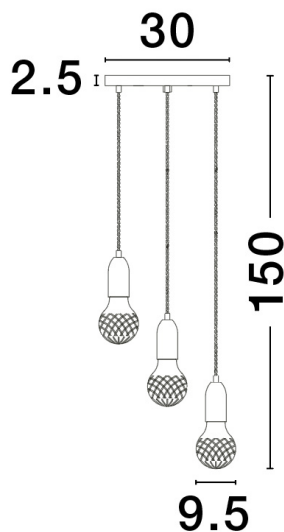

NOVA LUCE

PRODUCT DATASHEET

Version: 001

PRODUCT PHOTOGRAPH

TECHNICAL DRAWING

GENERAL INFORMATION

Product Code	9536418
Collection	Decorative
Product Category	Suspension
Product Family	Veda
Mounting Location	Ceiling
Application Environment	Indoor

DIMENSION & WEIGHT

LxWxH (cm)	D: 30 H: 150
Cut out (cm)	N/A
Weight (Kgr)	1.7

MATERIAL & COLOR

Product Color	Black & Clear
Body Material	Metal & Glass

APPLICATION & MOUNTING

Ambient Working Temp.	Max 45 oC
Type of Protection	IP20
Dimmable	Depends on the lamp
Type of Dimming (Optional)	N/A
Mounting type	Ceiling
Mounting Depth (cm)	N/A
Led Module Replaceable	Yes
Light Source	LED G9

NOVA LUCE S.A

Schimatari Viotias
32009, Greece

+30 22620 58 121
+30 22620 56 743

info@novaluce.com
www.novaluce.com