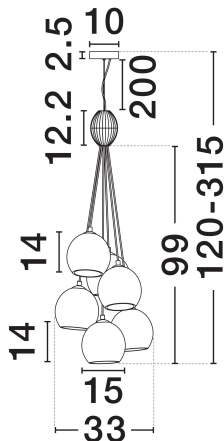

NOVA LUCE

PRODUCT DATASHEET

Version: 001

PRODUCT PHOTOGRAPH

TECHNICAL DRAWING

GENERAL INFORMATION

Product Code	9009163
Collection	Indoor
Product Category	Suspension
Product Family	Meline
Mounting Location	Wall
Application Environment	Indoor
Specifications	N/A

DIMENSION & WEIGHT

LxWxH (cm)	D: 33 H: 315
Cut Out (cm)	N/A
Weight (Kgr)	4.1

MATERIAL & COLOR

Product Color	Sage Blue, Pink, Green, Purple, Yellow & Matt White
Body Material	Metal, Ceramic & Glass

APPLICATION & MOUNTING

Ambient Working Temp.	Max 45°C
Type of Protection	IP20
Dimmable	N/A
Type of Dimming	N/A
Mounting type	Surface
Mounting Depth (cm)	N/A
Led Module Replaceable	Yes
Light Source	E14

NOVA LUCE S.A

Schimatari Viotias
32009, Greece

+30 22620 58 121
+30 22620 56 743

info@novaluce.com
www.novaluce.com

NOVA LUCE

PRODUCT DATASHEET

Version: 001

ELECTRICAL DATA

Power (Nominal)	6 x 5W
Input voltage (Nominal)	220-240V
Mains Frequency	50/60Hz

PHOTOMETRICAL DATA