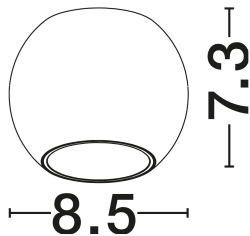

NOVA LUCE

PRODUCT DATASHEET

Version: 001

PRODUCT PHOTOGRAPH

TECHNICAL DRAWING

GENERAL INFORMATION

Product Code	9052028
Collection	Indoor
Product Category	Ceiling
Product Family	Nano
Mounting Location	Ceiling
Application Environment	Indoor
Specifications	N/A

DIMENSION & WEIGHT

LxWxH (cm)	D: 8.5 H: 7.3
Cut Out (cm)	N/A
Weight (Kgr)	0.34

MATERIAL & COLOR

Product Color	Sandy White
Body Material	Aluminium

APPLICATION & MOUNTING

Ambient Working Temp.	Max 45°C
Type of Protection	IP20
Dimmable	No
Type of Dimming	N/A
Mounting type	Surface
Mounting Depth (cm)	N/A
Led Module Replaceable	No
Light Source	LED

NOVA LUCE S.A

Schimatari Viotias
32009, Greece

+30 22620 58 121
+30 22620 56 743

info@novaluce.com
www.novaluce.com