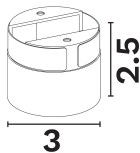

TECHNICAL DRAWING