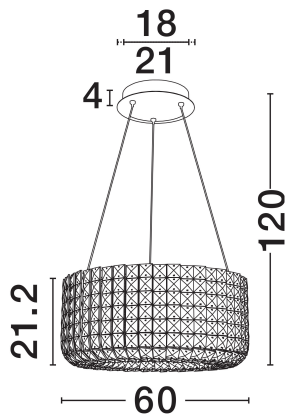

GENERAL INFORMATION

Product Code	9019765
Collection	Indoor
Product Category	Suspension
Product Family	Celysia
Mounting Location	Wall
Application Environment	Indoor
Specifications	N/A

DIMENSION & WEIGHT

LxWxH (cm)	D: 60 H: 120
Cut Out (cm)	N/A
Weight (Kgr)	8

MATERIAL & COLOR

Product Color	Chrome
Body Material	Metal & Crystal

APPLICATION & MOUNTING

Ambient Working Temp.	Max 45°C
Type of Protection	IP20
Dimmable	Yes
Type of Dimming	Triac
Mounting type	Surface
Mounting Depth (cm)	N/A
Led Module Replaceable	No
Light Source	LED

NOVA LUCE S.A

Schimatari Viotias
32009, Greece

+30 22620 58 121
+30 22620 56 743

info@novaluce.com
www.novaluce.com