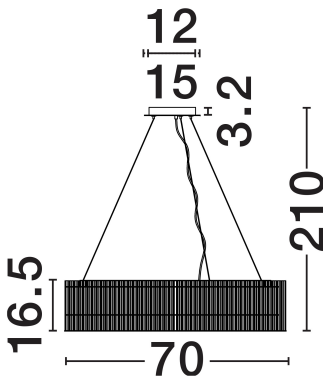

TECHNICAL DRAWING

GENERAL INFORMATION

Product Code	9006056
Collection	Indoor
Product Category	Suspension
Product Family	Barok
Mounting Location	Wall
Application Environment	Indoor
Specifications	N/A

DIMENSION & WEIGHT

LxWxH (cm)	D: 70 H: 210
Cut Out (cm)	N/A
Weight (Kgr)	12.7

MATERIAL & COLOR

Product Color	Matt Black
Body Material	Metal & Glass

APPLICATION & MOUNTING

Ambient Working Temp.	Max 45°C
Type of Protection	IP20
Dimmable	N/A
Type of Dimming	N/A
Mounting type	Surface
Mounting Depth (cm)	N/A
Led Module Replaceable	Yes
Light Source	G9

NOVA LUCE S.A

Schimatari Viotias
32009, Greece

+30 22620 58 121
+30 22620 56 743

info@novaluce.com
www.novaluce.com