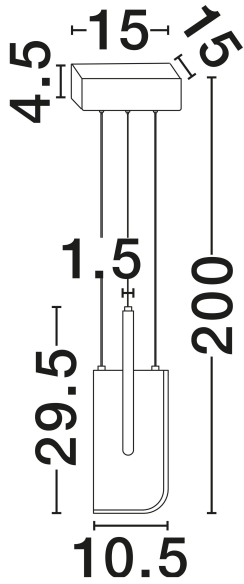

NOVA LUCE

PRODUCT DATASHEET

Version: 001

PRODUCT PHOTOGRAPH

TECHNICAL DRAWING

GENERAL INFORMATION

Product Code	9214206
Collection	Indoor
Product Category	Suspension
Product Family	Totem
Mounting Location	Ceiling
Application Environment	Indoor
Specifications	N/A

DIMENSION & WEIGHT

LxWxH (cm)	L: 15 W: 15 H: 200
Cut Out (cm)	N/A
Weight (Kgr)	1.5

MATERIAL & COLOR

Product Color	Silver Gray
Body Material	Metal & Acrylic

APPLICATION & MOUNTING

Ambient Working Temp.	Max 45°C
Type of Protection	IP20
Dimmable	Yes
Type of Dimming	Triac
Mounting type	Surface
Mounting Depth (cm)	N/A
Led Module Replaceable	No
Light Source	LED

Power (Nominal)	9W
Input voltage (Nominal)	220-240V
Mains Frequency	50/60Hz

PHOTOMETRICAL DATA

Luminous Flux	380lm
Color Temperature	3000K
Light Color (Designation)	Warm White

WARRANTY

Warranty	3 Years
----------	----------------