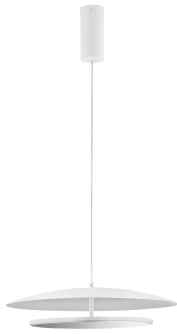

NOVA LUCE

PRODUCT DATASHEET

Version: 001

PRODUCT PHOTOGRAPH

TECHNICAL DRAWING

GENERAL INFORMATION

Product Code	9580703
Collection	Indoor
Product Category	Suspension
Product Family	Olos
Mounting Location	Wall
Application Environment	Indoor
Specifications	N/A

DIMENSION & WEIGHT

LxWxH (cm)	D: 50 H: 120
Cut Out (cm)	N/A
Weight (Kgr)	4.2

MATERIAL & COLOR

Product Color	Sandy White & Chrome
Body Material	Aluminium & Mirror

APPLICATION & MOUNTING

Ambient Working Temp.	Max 45°C
Type of Protection	IP20
Dimmable	Yes
Type of Dimming	Triac
Mounting type	Surface
Mounting Depth (cm)	N/A
Led Module Replaceable	No
Light Source	LED