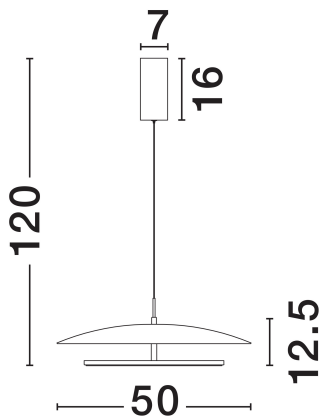

NOVA LUCE

PRODUCT DATASHEET

Version: 001

PRODUCT PHOTOGRAPH

TECHNICAL DRAWING

GENERAL INFORMATION

Product Code	9580703
Collection	Indoor
Product Category	Suspension
Product Family	Olos
Mounting Location	Wall
Application Environment	Indoor
Specifications	N/A

DIMENSION & WEIGHT

LxWxH (cm)	D: 50 H: 120
Cut Out (cm)	N/A
Weight (Kgr)	4.2

MATERIAL & COLOR

Product Color	Sandy White & Chrome
Body Material	Aluminium & Mirror

APPLICATION & MOUNTING

Ambient Working Temp.	Max 45°C
Type of Protection	IP20
Dimmable	Yes
Type of Dimming	Triac
Mounting type	Surface
Mounting Depth (cm)	N/A
Led Module Replaceable	No
Light Source	LED

Power (Nominal)	37W
Input voltage (Nominal)	220-240V
Mains Frequency	50/60Hz

PHOTOMETRICAL DATA

Luminous Flux	1786lm
Color Temperature	3000K
Light Color (Designation)	Warm White

WARRANTY

Warranty	3 Years
----------	----------------