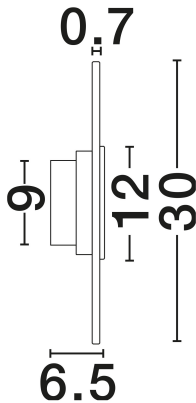

NOVA LUCE

PRODUCT DATASHEET

Version: 001

PRODUCT PHOTOGRAPH

GENERAL INFORMATION

Product Code	9019748
Collection	Indoor
Product Category	Wall
Product Family	Marzio
Mounting Location	Wall
Application Environment	Indoor
Specifications	N/A

DIMENSION & WEIGHT

LxWxH (cm)	D: 30 W: 6.5
Cut Out (cm)	N/A
Weight (Kgr)	1.35

MATERIAL & COLOR

Product Color	Brass Gold
Body Material	Metal & Imitated Alabaster

TECHNICAL DRAWING

APPLICATION & MOUNTING

Ambient Working Temp.	Max 45°C
Type of Protection	IP20
Dimmable	No
Type of Dimming	N/A
Mounting type	Surface
Mounting Depth (cm)	N/A
Led Module Replaceable	No
Light Source	LED

Power (Nominal)	8W
Input voltage (Nominal)	220-240V
Mains Frequency	50/60Hz

PHOTOMETRICAL DATA

Luminous Flux	514lm
Color Temperature	3000K
Light Color (Designation)	Warm White

WARRANTY

Warranty	3 Years
----------	----------------