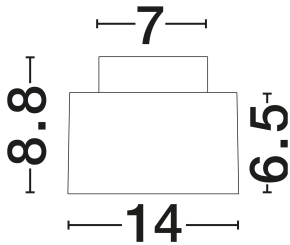

NOVA LUCE

PRODUCT DATASHEET

Version: 001

PRODUCT PHOTOGRAPH

TECHNICAL DRAWING

GENERAL INFORMATION

Product Code	9695173
Collection	Indoor
Product Category	Ceiling
Product Family	????
Mounting Location	Ceiling
Application Environment	Indoor
Specifications	N/A

DIMENSION & WEIGHT

LxWxH (cm)	D: 14 H: 8.8
Cut Out (cm)	N/A
Weight (Kgr)	0.54

MATERIAL & COLOR

Product Color	Black Nickel
Body Material	Aluminium & Acrylic

APPLICATION & MOUNTING

Ambient Working Temp.	Max 45°C
Type of Protection	IP20
Dimmable	No
Type of Dimming	N/A
Mounting type	Surface
Mounting Depth (cm)	N/A
Led Module Replaceable	No
Light Source	LED

Power (Nominal)	24W
Input voltage (Nominal)	220-240V
Mains Frequency	50/60Hz

PHOTOMETRICAL DATA

Luminous Flux	1393lm
Color Temperature	3000K
Light Color (Designation)	Warm White

WARRANTY

Warranty	3 Years
----------	----------------