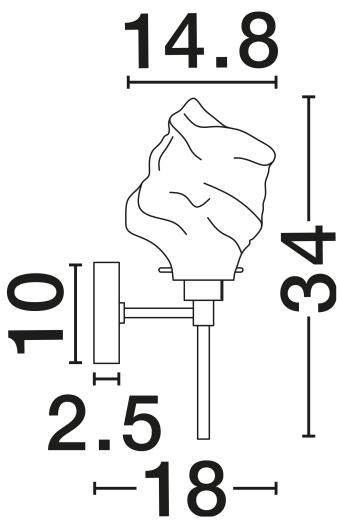

NOVA LUCE

PRODUCT DATASHEET

Version: 001

PRODUCT PHOTOGRAPH

TECHNICAL DRAWING

GENERAL INFORMATION

Product Code	9009256
Collection	Indoor
Product Category	Wall
Product Family	Odelle
Mounting Location	Wall
Application Environment	Indoor
Specifications	N/A

DIMENSION & WEIGHT

LxWxH (cm)	D: 14.8 W: 18 H: 34
Cut Out (cm)	N/A
Weight (Kgr)	0.9

MATERIAL & COLOR

Product Color	Amber & Brass Gold
Body Material	Glass & Metal

APPLICATION & MOUNTING

Ambient Working Temp.	Max 45°C
Type of Protection	IP20
Dimmable	Yes
Type of Dimming	N/A
Mounting type	Surface
Mounting Depth (cm)	N/A
Led Module Replaceable	Yes
Light Source	E14

Power (Nominal)	1x5W
Input voltage (Nominal)	100-240V
Mains Frequency	50/60Hz

PHOTOMETRICAL DATA

Luminous Flux	N/A
Color Temperature	N/A
Light Color (Designation)	N/A

WARRANTY

Warranty	3 Years
----------	----------------