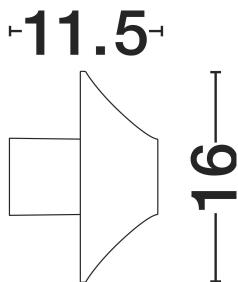

NOVA LUCE

PRODUCT DATASHEET

Version: 001

PRODUCT PHOTOGRAPH

GENERAL INFORMATION

Product Code	9136406
Collection	Outdoor
Product Category	Wall
Product Family	Alux
Mounting Location	Wall
Application Environment	Outdoor
Specifications	N/A

DIMENSION & WEIGHT

LxWxH (cm)	D:16 W:11.5 cm
Cut out (cm)	N/A
Weight (Kgr)	0.557

TECHNICAL DRAWING

MATERIAL & COLOR

Product Color	Sandy Black
Body Material	Aluminium & Pc

APPLICATION & MOUNTING

Ambient Working Temp.	Max 45 oC
Type of Protection	IP54
Dimmable	No
Type of Dimming	N/A
Mounting type	Surface
Mounting Depth (cm)	N/A
Led Module Replaceable	No
Light Source	LED

Power (Nominal)	11w
Input voltage (Nominal)	220-240Vac
Mains Frequency	50/60Hz

PHOTOMETRICAL DATA

Luminous Flux	993lm
Color Temperature	3000K
Light Color (Designation)	Warm White

WARRANTY

Warranty	3 Years
----------	----------------