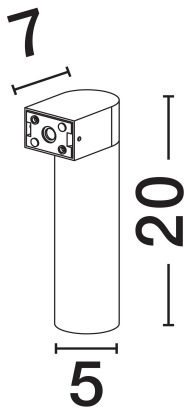

## TECHNICAL DRAWING

## DIMENSION & WEIGHT

LxWxH (cm)	D:5 W:7 H:20 cm
Cut out (cm)	N/A
Weight (Kgr)	0.325