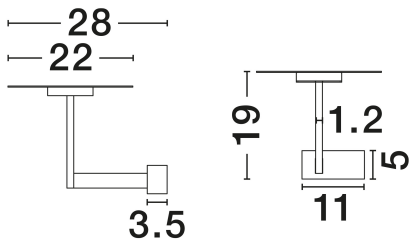

NOVA LUCE

PRODUCT DATASHEET

Version: 001

PRODUCT PHOTOGRAPH

GENERAL INFORMATION

Product Code	9598420
Collection	Indoor
Product Category	Wall
Product Family	Tovi
Mounting Location	Wall
Application Environment	Indoor
Specifications	N/A

DIMENSION & WEIGHT

LxWxH (cm)	D: 22 W: 28 H: 19
Cut Out (cm)	N/A
Weight (Kgr)	1.1

MATERIAL & COLOR

Product Color	Matt Black
Body Material	Aluminium & Acrylic

TECHNICAL DRAWING

APPLICATION & MOUNTING

Ambient Working Temp.	Max 45°C
Type of Protection	IP20
Dimmable	No
Type of Dimming	N/A
Mounting type	Surface
Mounting Depth (cm)	N/A
Led Module Replaceable	No
Light Source	LED

Power (Nominal)	6W
Input voltage (Nominal)	220-240V
Mains Frequency	50/60Hz

PHOTOMETRICAL DATA

Luminous Flux	320lm
Color Temperature	3000K
Light Color (Designation)	Warm White

WARRANTY

Warranty	3 Years
----------	----------------