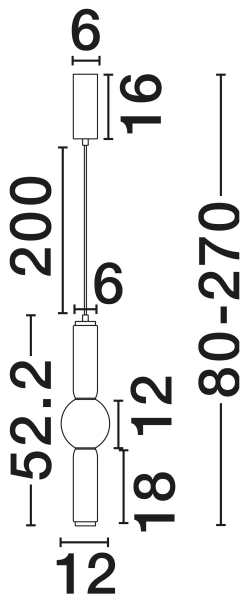

NOVA LUCE

PRODUCT DATASHEET

Version: 001

PRODUCT PHOTOGRAPH

TECHNICAL DRAWING

GENERAL INFORMATION

Product Code	9009182
Collection	Indoor
Product Category	Suspension
Product Family	Ulon
Mounting Location	Ceiling
Application Environment	Indoor
Specifications	N/A

DIMENSION & WEIGHT

LxWxH (cm)	D: 12 H: 80-270
Cut Out (cm)	N/A
Weight (Kgr)	0.7

MATERIAL & COLOR

Product Color	Smokey Gray & Matt Black
Body Material	Glass & Metal

APPLICATION & MOUNTING

Ambient Working Temp.	Max 45°C
Type of Protection	IP20
Dimmable	Yes
Type of Dimming	Triac
Mounting type	Surface
Mounting Depth (cm)	N/A
Led Module Replaceable	No
Light Source	LED

NOVA LUCE S.A

Schimatari Viotias
32009, Greece

+30 22620 58 121
+30 22620 56 743

info@novaluce.com
www.novaluce.com

NOVA LUCE

PRODUCT DATASHEET

Version: 001

ELECTRICAL DATA

Power (Nominal)	15W
Input voltage (Nominal)	220-240V
Mains Frequency	50/60Hz

PHOTOMETRICAL DATA

Luminous Flux	825lm
Color Temperature	3000K
Light Color (Designation)	Warm White

WARRANTY

Warranty	3 Years
----------	----------------