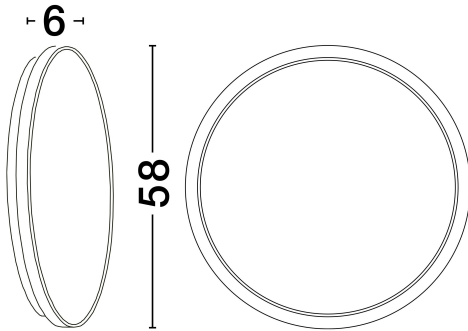

NOVA LUCE

PRODUCT DATASHEET

Version: 001

PRODUCT PHOTOGRAPH

TECHNICAL DRAWING

GENERAL INFORMATION

Product Code	9030501
Collection	Indoor
Product Category	Bathroom
Product Family	Onar
Mounting Location	Ceiling
Application Environment	Indoor
Specifications	N/A

DIMENSION & WEIGHT

LxWxH (cm)	D: 58 W: 6
Cut Out (cm)	N/A
Weight (Kgr)	5.2

MATERIAL & COLOR

Product Color	Black
Body Material	Aluminium & Acrylic & Mirror Glass

APPLICATION & MOUNTING

Ambient Working Temp.	Max 45°C
Type of Protection	IP20
Dimmable	No
Type of Dimming	N/A
Mounting type	Surface
Mounting Depth (cm)	N/A
Led Module Replaceable	No
Light Source	LED

Power (Nominal)	21W
Input voltage (Nominal)	220-240V
Mains Frequency	50/60Hz

PHOTOMETRICAL DATA

Luminous Flux	870lm
Color Temperature	3000K
Light Color (Designation)	Warm White

WARRANTY

Warranty	3 Years
----------	----------------