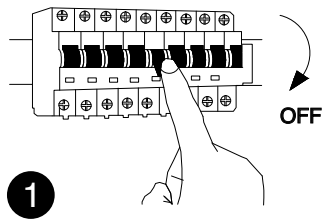

# NOVA LUCE

9492910

1. Turn off the general switch
2. Connect the wires
3. Click it in

4. Push to put it in place
5. Turn on the general switch