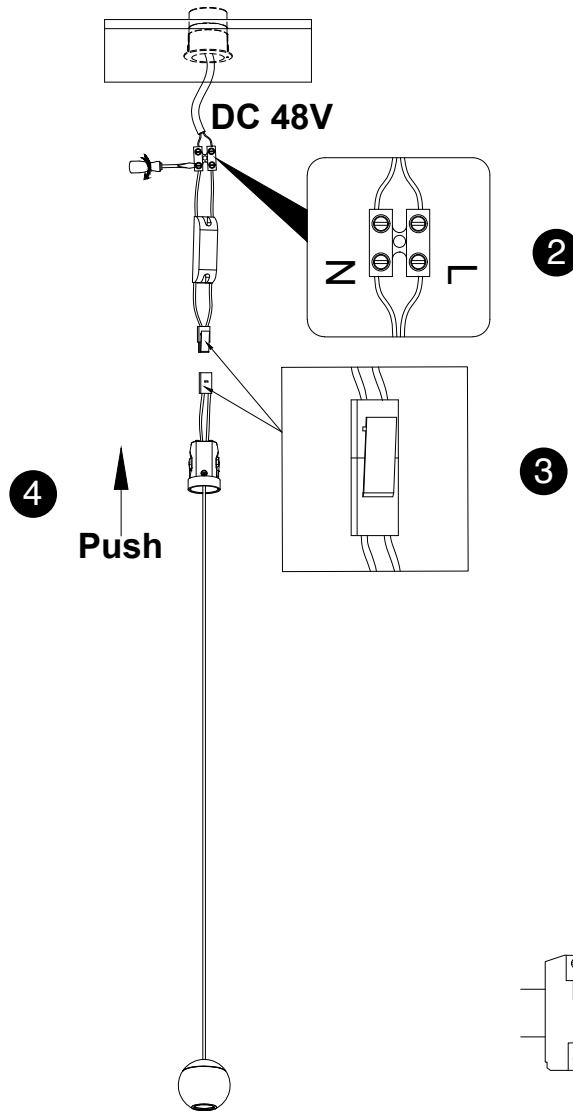

# NOVA LUCE

9492910

1. Turn off the general switch
2. Connect the wires
3. Click it in

4. Push to put it in place
5. Turn on the general switch