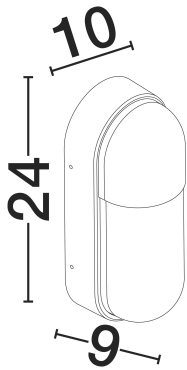

NOVA LUCE

PRODUCT DATASHEET

Version: 001

PRODUCT PHOTOGRAPH

TECHNICAL DRAWING

GENERAL INFORMATION

Product Code	9050701
Collection	Outdoor
Product Category	Wall
Product Family	Arrow
Mounting Location	Wall
Application Environment	Outdoor
Specifications	N/A

DIMENSION & WEIGHT

LxWxH (cm)	L:10 W:9 H:24 cm
Cut out (cm)	N/A
Weight (Kgr)	0.53

MATERIAL & COLOR

Product Color	Brass Gold
Body Material	Aluminium & Pc

APPLICATION & MOUNTING

Ambient Working Temp.	Max 45 oC
Type of Protection	IP65
Dimmable	No
Type of Dimming	N/A
Mounting type	Surface
Mounting Depth (cm)	N/A
Led Module Replaceable	No
Light Source	LED

Power (Nominal)	9w
Input voltage (Nominal)	220-240Vac
Mains Frequency	50/60Hz

PHOTOMETRICAL DATA

Luminous Flux	562lm
Color Temperature	3000K
Light Color (Designation)	Warm White

WARRANTY

Warranty	3 Years
----------	----------------