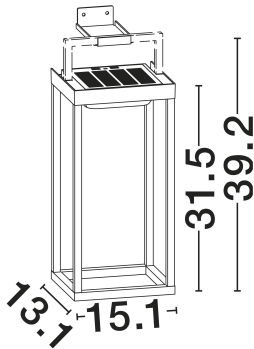

DIMENSION & WEIGHT

LxWxH (cm)	L:15.1 W:16.6 H:39.2 cm
Cut out (cm)	N/A
Weight (Kgr)	1.266

TECHNICAL DRAWING

MATERIAL & COLOR

Product Color	Dark Anthracite
Body Material	Aluminium & Glass

APPLICATION & MOUNTING