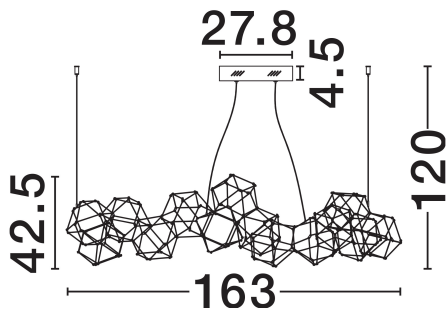

TECHNICAL DRAWING

GENERAL INFORMATION

Product Code	9186814
Collection	Indoor
Product Category	Suspension
Product Family	Nebula
Mounting Location	Wall
Application Environment	Indoor
Specifications	N/A

DIMENSION & WEIGHT

LxWxH (cm)	L: 163 H: 120
Cut Out (cm)	N/A
Weight (Kgr)	2.8

MATERIAL & COLOR

Product Color	Gold
Body Material	Cooper

APPLICATION & MOUNTING

Ambient Working Temp.	Max 45°C
Type of Protection	IP20
Dimmable	No
Type of Dimming	N/A
Mounting type	Surface
Mounting Depth (cm)	N/A
Led Module Replaceable	No
Light Source	LED

NOVA LUCE S.A

Schimatari Viotias
32009, Greece

+30 22620 58 121
+30 22620 56 743

info@novaluce.com
www.novaluce.com