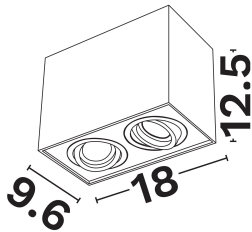

NOVA LUCE

PRODUCT DATASHEET

Version: 001

PRODUCT PHOTOGRAPH

GENERAL INFORMATION

Product Code	820602
Product Category	Ceiling-Gu10
Product Family	Rende
Mounting Location	Ceiling
Application Environment	Indoor

DIMENSION & WEIGHT

LxWxH (cm)	18 W: 9.6 H: 12.5 cm
Cut out (cm)	N/A
Weight (Kgr)	1,12

TECHNICAL DRAWING

MATERIAL & COLOR

Product Color	White
Body Material	Aluminium
Cover Material	N/A

APPLICATION & MOUNTING