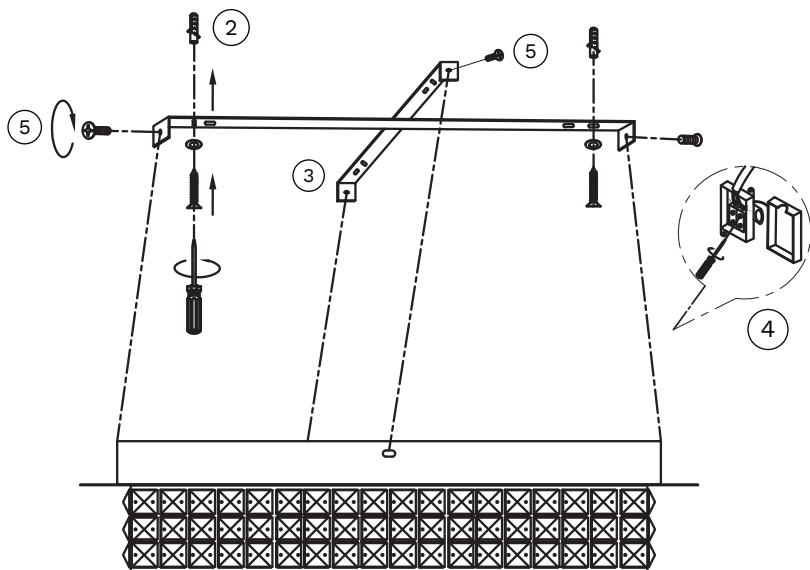

NOVA LUCE

9361083/ 9361084

①

Turn off the general switch

2. Drill holes & apply plastic anchors
3. Tie up screws
4. Connect the wires
5. Apply side screws by tying them up

⑥

Turn on the general switch