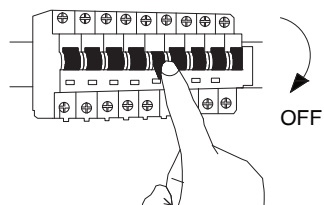

NOVA LUCE

9361083/ 9361084

①

Turn off the general switch

2. Drill holes & apply plastic anchors
3. Tie up screws
4. Connect the wires
5. Apply side screws by tying them up

⑥

Turn on the general switch