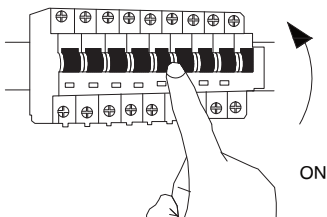

NOVA LUCE

9361083/ 9361084

①

Turn off the general switch

2. Drill holes & apply plastic anchors
3. Tie up screws
4. Connect the wires
5. Apply side screws by tying them up

⑥

Turn on the general switch