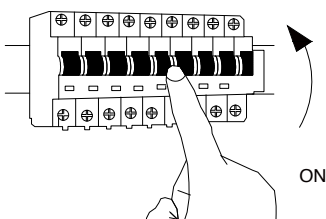

NOVA LUCE

9124117

1

Turn off the general switch

2

Drill holes & apply plastic anchors
With screws

3

Connect the wires

4

Apply the side screws

5

Turn on the general switch