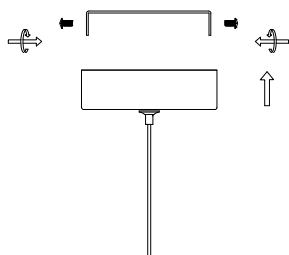

NOVA LUCE

9124117

1

Turn off the general switch

2

Drill holes & apply plastic anchors
With screws

3

Connect the wires

4

Apply the side screws

5

Turn on the general switch