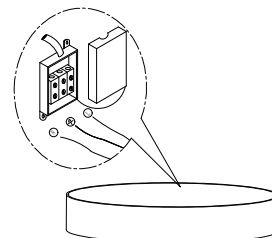

NOVA LUCE

9124117

1

Turn off the general switch

2

Drill holes & apply plastic anchors
With screws

3

Connect the wires

4

Apply the side screws

5

Turn on the general switch