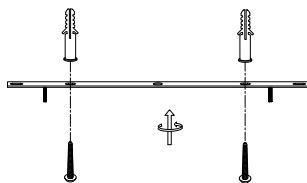

NOVA LUCE

9124117

1

Turn off the general switch

2

Drill holes & apply plastic anchors
With screws

3

Connect the wires

4

Apply the side screws

5

Turn on the general switch