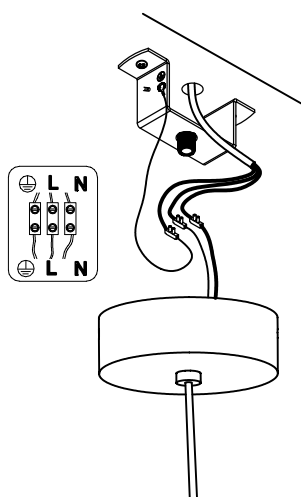

NOVA LUCE

9060252

1

Turn off the general switch

2

Untie the cap

3

Apply plastic anchors
& fix base on the ceiling

4

Connect wires

5

Tie up the cap
& adjust the canopy

6

Turn on the general switch