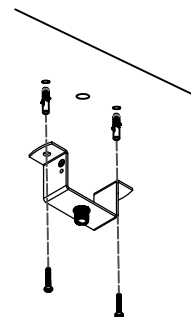

NOVA LUCE

9060252

1

Turn off the general switch

2

Untie the cap

3

Apply plastic anchors
& fix base on the ceiling

4

Connect wires

5

Tie up the cap
& adjust the canopy

6

Turn on the general switch