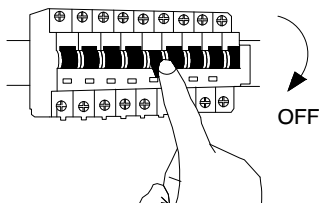

NOVA LUCE

9060252

1

Turn off the general switch

2

Untie the cap

3

Apply plastic anchors
& fix base on the ceiling

4

Connect wires

5

Tie up the cap
& adjust the canopy

6

Turn on the general switch