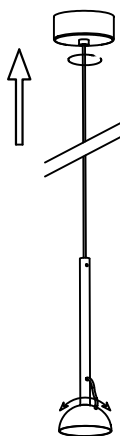

NOVA LUCE

9060252

1

Turn off the general switch

2

Untie the cap

3

Apply plastic anchors
& fix base on the ceiling

4

Connect wires

5

Tie up the cap
& adjust the canopy

6

Turn on the general switch