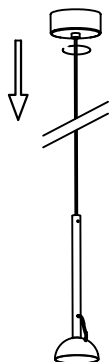

NOVA LUCE

9060252

1

Turn off the general switch

2

Untie the cap

3

Apply plastic anchors
& fix base on the ceiling

4

Connect wires

5

Tie up the cap
& adjust the canopy

6

Turn on the general switch