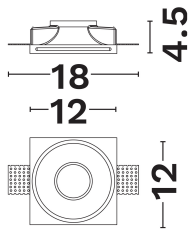

NOVA LUCE

PRODUCT DATASHEET

Version: 001

PRODUCT PHOTOGRAPH

TECHNICAL DRAWING

COMPATIBLE WITH

— On/Off Driver: N/A

— Triac Driver: N/A

— Dali Driver: N/A

GENERAL INFORMATION

Product Code	9879104
Product Category	Downlights-Gu10
Product Family	Tobia
Mounting Location	Ceiling
Application Environment	Indoor

DIMENSION & WEIGHT

LxWxH (cm)	L: 12 W: 12 H: 4.5 cm
Cut out (cm)	12,5 X 12,5
Weight (Kgr)	N/A