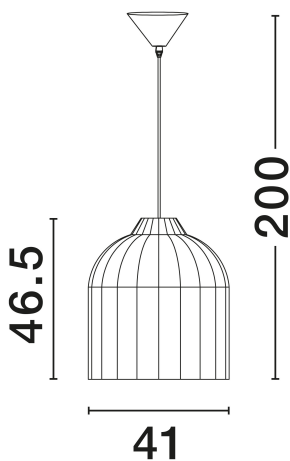

NOVA LUCE

PRODUCT DATASHEET

Version: 001

PRODUCT PHOTOGRAPH

TECHNICAL DRAWING

GENERAL INFORMATION

Product Code	9586525
Collection	Indoor
Product Category	Suspension
Product Family	Bola
Mounting Location	Ceiling
Application Environment	Indoor
Specifications	N/A

DIMENSION & WEIGHT

LxWxH (cm)	D: 41 H1: 46.5 H2: 200
Cut Out (cm)	N/A
Weight (Kgr)	1.9

MATERIAL & COLOR

Product Color	Natural
Body Material	Dried Hyacinth & Fabric

APPLICATION & MOUNTING

Ambient Working Temp.	Max 45°C
Type of Protection	IP20
Dimmable	Yes
Type of Dimming	N/A
Mounting type	Surface
Mounting Depth (cm)	N/A
Led Module Replaceable	Yes
Light Source	E27

Power (Nominal)	1x12W
Input voltage (Nominal)	100-240V
Mains Frequency	50/60Hz

PHOTOMETRICAL DATA

Luminous Flux	N/A
Color Temperature	N/A
Light Color (Designation)	N/A

WARRANTY

Warranty	3 Years
----------	----------------