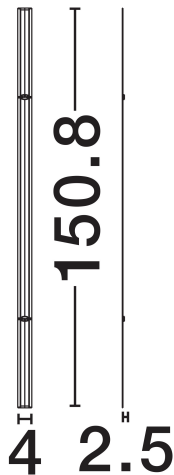

NOVA LUCE

PRODUCT DATASHEET

Version: 001

PRODUCT PHOTOGRAPH

TECHNICAL DRAWING

GENERAL INFORMATION

Product Code	9980593
Collection	Indoor
Product Category	Ceiling
Product Family	Invento
Mounting Location	Wall
Application Environment	Indoor
Specifications	N/A

DIMENSION & WEIGHT

LxWxH (cm)	L: 150.8 W: 4 H: 2.5
Cut Out (cm)	N/A
Weight (Kgr)	0.75

MATERIAL & COLOR

Product Color	White
Body Material	Aluminium & Acrylic

APPLICATION & MOUNTING

Ambient Working Temp.	Max 45°C
Type of Protection	IP20
Dimmable	No
Type of Dimming	N/A
Mounting type	Surface
Mounting Depth (cm)	N/A
Led Module Replaceable	No
Light Source	LED

Power (Nominal)	35W
Input voltage (Nominal)	220-240V
Mains Frequency	50/60Hz

PHOTOMETRICAL DATA

Luminous Flux	2400lm
Color Temperature	3000K
Light Color (Designation)	Warm White

WARRANTY

Warranty	3 Years
----------	----------------