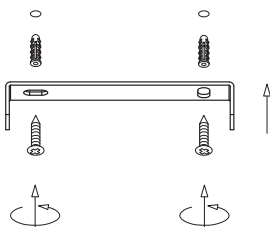

NOVA LUCE

9738212

1

Turn off the general switch

2

Drill holes & apply plastic anchors
With screws

3

Connect the wires

4

Apply the side screws

5

Apply bulb by rotating

6

Apply glass by rotating

7

Turn on the general switch