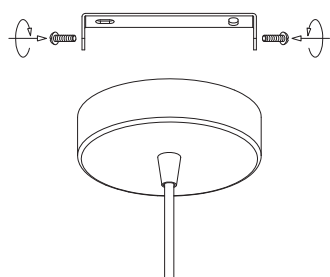

NOVA LUCE

9738212

1

Turn off the general switch

2

Drill holes & apply plastic anchors
With screws

3

Connect the wires

4

Apply the side screws

5

Apply bulb by rotating

6

Apply glass by rotating

7

Turn on the general switch