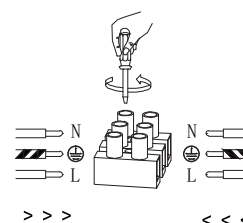

NOVA LUCE

9738212

1

Turn off the general switch

2

Drill holes & apply plastic anchors
With screws

3

Connect the wires

4

Apply the side screws

5

Apply bulb by rotating

6

Apply glass by rotating

7

Turn on the general switch