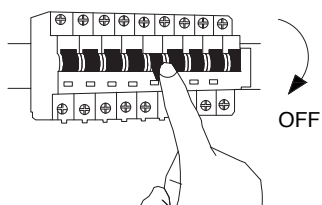

NOVA LUCE

9738212

1

Turn off the general switch

2

Drill holes & apply plastic anchors
With screws

3

Connect the wires

4

Apply the side screws

5

Apply bulb by rotating

6

Apply glass by rotating

7

Turn on the general switch