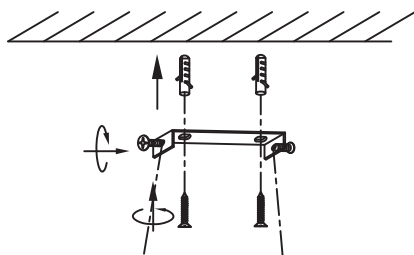

NOVA LUCE

9824084

1

Turn off the general switch

2

Align, mark & drill holes
Tie up the screws

3

Connect wires

4

Tie up side screws
to make it stable

5

Insert the bulb by rotating
& connect the pieces into place

6

Turn on the general switch

7