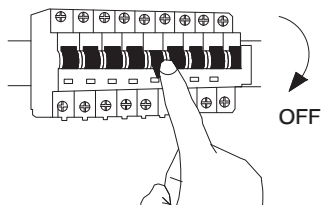

NOVA LUCE

9824084

1

Turn off the general switch

2

Align, mark & drill holes
Tie up the screws

3

Connect wires

4

Tie up side screws
to make it stable

5

Insert the bulb by rotating
& connect the pieces into place

6

Turn on the general switch

7