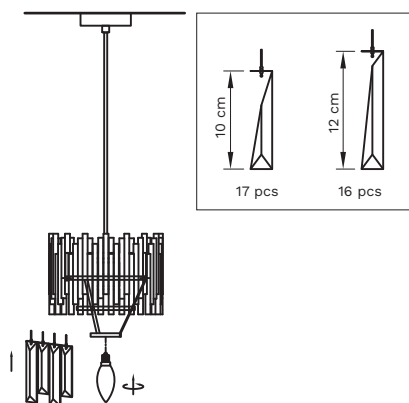

NOVA LUCE

9824084

1

Turn off the general switch

2

Align, mark & drill holes
Tie up the screws

3

Connect wires

4

Tie up side screws
to make it stable

5

Insert the bulb by rotating
& connect the pieces into place

6

Turn on the general switch

7