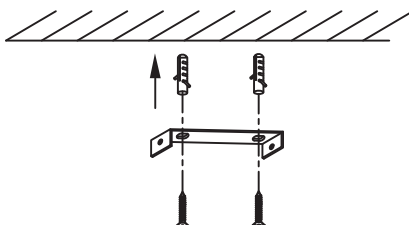

NOVA LUCE

9824084

1

Turn off the general switch

2

Align, mark & drill holes
Tie up the screws

3

Connect wires

4

Tie up side screws
to make it stable

5

Insert the bulb by rotating
& connect the pieces into place

6

Turn on the general switch

7