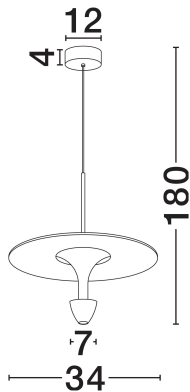

NOVA LUCE

PRODUCT DATASHEET

Version: 001

PRODUCT PHOTOGRAPH

TECHNICAL DRAWING

GENERAL INFORMATION

Product Code	9186702
Collection	Indoor
Product Category	Suspension
Product Family	Topio
Mounting Location	Wall
Application Environment	Indoor
Specifications	N/A

DIMENSION & WEIGHT

LxWxH (cm)	D: 34 H: 180
Cut Out (cm)	N/A
Weight (Kgr)	1.35

MATERIAL & COLOR

Product Color	Sandy Black & White
Body Material	Aluminium

APPLICATION & MOUNTING

Ambient Working Temp.	Max 45°C
Type of Protection	IP20
Dimmable	No
Type of Dimming	N/A
Mounting type	Surface
Mounting Depth (cm)	N/A
Led Module Replaceable	No
Light Source	LED

Power (Nominal)	11W
Input voltage (Nominal)	220-240V
Mains Frequency	50/60Hz

PHOTOMETRICAL DATA

Luminous Flux	908lm
Color Temperature	3000K
Light Color (Designation)	Warm White

WARRANTY

Warranty	3 Years
----------	----------------