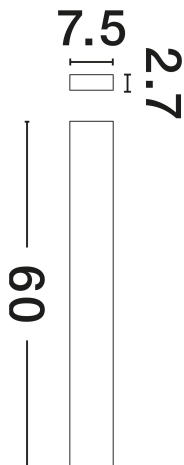

PRODUCT PHOTOGRAPH

TECHNICAL DRAWING

GENERAL INFORMATION

Product Code	9060612
Collection	Indoor
Product Category	Wall
Product Family	Seline
Mounting Location	Wall
Application Environment	Indoor
Specifications	N/A

DIMENSION & WEIGHT

LxWxH (cm)	L: 60 W: 2.7 H: 7.5
Cut Out (cm)	N/A
Weight (Kgr)	0.275

MATERIAL & COLOR

Product Color	Gold
Body Material	Aluminium

APPLICATION & MOUNTING

Ambient Working Temp.	Max 45°C
Type of Protection	IP44
Dimmable	No
Type of Dimming	N/A
Mounting type	Surface
Mounting Depth (cm)	N/A
Led Module Replaceable	No
Light Source	LED

NOVA LUCE

PRODUCT DATASHEET

Version: 001

ELECTRICAL DATA

Power (Nominal)	20W
Input voltage (Nominal)	220-240V
Mains Frequency	50/60Hz

PHOTOMETRICAL DATA

Luminous Flux	1478lm
Color Temperature	3000K
Light Color (Designation)	Warm White