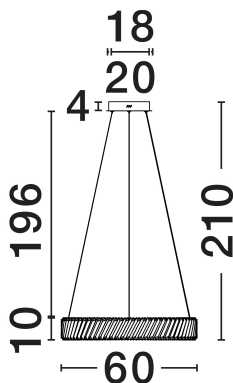

GENERAL INFORMATION

Product Code	9333081
Collection	Indoor
Product Category	Suspension
Product Family	Arietta
Mounting Location	Wall
Application Environment	Indoor
Specifications	N/A

DIMENSION & WEIGHT

LxWxH (cm)	D: 60 H: 210
Cut Out (cm)	N/A
Weight (Kgr)	4.82

MATERIAL & COLOR

Product Color	Nickel
Body Material	Metal & Crystal

APPLICATION & MOUNTING

Ambient Working Temp.	Max 45°C
Type of Protection	IP20
Dimmable	Yes
Type of Dimming	Triac
Mounting type	Surface
Mounting Depth (cm)	N/A
Led Module Replaceable	No
Light Source	LED

NOVA LUCE S.A

Schimatari Viotias
32009, Greece

+30 22620 58 121
+30 22620 56 743

info@novaluce.com
www.novaluce.com