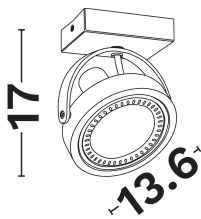

NOVA LUCE

PRODUCT DATASHEET

Version: 001

PRODUCT PHOTOGRAPH

GENERAL INFORMATION

Product Code	9030431
Product Category	Ceiling-Gu10
Product Family	Thomas
Mounting Location	Ceiling
Application Environment	Indoor

DIMENSION & WEIGHT

LxWxH (cm)	D: 13.6 W: 9 H: 17 cm
Cut out (cm)	N/A
Weight (Kgr)	N/A

TECHNICAL DRAWING

MATERIAL & COLOR

Product Color	Black
Body Material	Aluminium
Cover Material	N/A

APPLICATION & MOUNTING