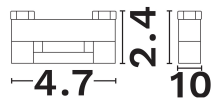

DIMENSION & WEIGHT

LxWxH (cm)	D:0 H:0 cm
Cut out (cm)	N/A
Weight (Kgr)	N/A

TECHNICAL DRAWING

MATERIAL & COLOR

Product Color	N/A
Body Material	Plastic
Cover Material	N/A

APPLICATION & MOUNTING

Ambient Working Temp.	45 C
Type of Protection	IP20
Protection Class IK	N/A
Dimmable	N/A
Type of Dimming (Optional)	N/A
Mounting type	N/A
Mounting Depth (cm)	N/A
Led Module Replaceable	N/A
Light Source	N/A
Adjustable	N/A