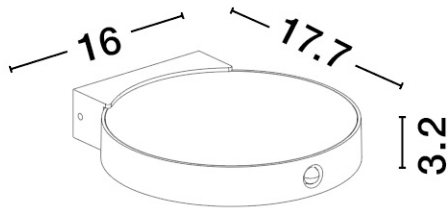

NOVA LUCE

PRODUCT DATASHEET

Version: 001

PRODUCT PHOTOGRAPH

TECHNICAL DRAWING

GENERAL INFORMATION

Product Code	9030580
Collection	Outdoor
Product Category	Wall
Product Family	Aigo
Mounting Location	Wall
Application Environment	Outdoor
Specifications	Solar with light sensor

DIMENSION & WEIGHT

LxWxH (cm)	L: 16 W: 17,7 H: 3,2
Cut out (cm)	N/A
Weight (Kgr)	0.64

MATERIAL & COLOR

Product Color	Sandy Black
Body Material	Aluminium & Glass

APPLICATION & MOUNTING

Ambient Working Temp.	Max 45 oC
Type of Protection	IP65
Dimmable	No
Type of Dimming (Optional)	N/A
Mounting type	Surface
Mounting Depth (cm)	N/A
Led Module Replaceable	No
Light Source	LED

Power (Nominal)	2W
Input voltage (Nominal)	220-240Vac
Mains Frequency	50/60Hz

PHOTOMETRICAL DATA

Luminous Flux	145 lm
Color Temperature	3000 K
Light Color (Designation)	Warm White

WARRANTY

Warranty	3 Years
----------	----------------