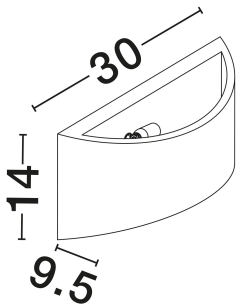

NOVA LUCE

PRODUCT DATASHEET

Version: 001

PRODUCT PHOTOGRAPH

GENERAL INFORMATION

Product Code	61702401
Collection	Indoor
Product Category	Wall
Product Family	Otello
Mounting Location	Wall
Application Environment	Indoor
Specifications	N/A

DIMENSION & WEIGHT

LxWxH (cm)	L: 30 W: 9.5 H: 14
Cut Out (cm)	N/A
Weight (Kgr)	0

MATERIAL & COLOR

Product Color	White
Body Material	Gypsum

TECHNICAL DRAWING

APPLICATION & MOUNTING

Ambient Working Temp.	Max 45°C
Type of Protection	IP20
Dimmable	Yes
Type of Dimming	N/A
Mounting type	Surface
Mounting Depth (cm)	N/A
Led Module Replaceable	Yes
Light Source	E14