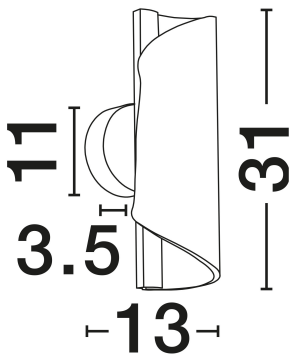

NOVA LUCE

PRODUCT DATASHEET

Version: 001

PRODUCT PHOTOGRAPH

TECHNICAL DRAWING

GENERAL INFORMATION

Product Code	9030635
Collection	Indoor
Product Category	Wall
Product Family	Valentin
Mounting Location	Wall
Application Environment	Indoor
Specifications	N/A

DIMENSION & WEIGHT

LxWxH (cm)	L: 11 W: 13 H: 30.6
Cut Out (cm)	N/A
Weight (Kgr)	0.81

MATERIAL & COLOR

Product Color	Brass Gold
Body Material	Aluminium &Acrylic

APPLICATION & MOUNTING

Ambient Working Temp.	Max 45°C
Type of Protection	IP20
Dimmable	No
Type of Dimming	N/A
Mounting type	Surface
Mounting Depth (cm)	N/A
Led Module Replaceable	No
Light Source	LED

Power (Nominal)	9W
Input voltage (Nominal)	220-240V
Mains Frequency	50/60Hz

PHOTOMETRICAL DATA

Luminous Flux	688lm
Color Temperature	3000K
Light Color (Designation)	Warm White

WARRANTY

Warranty	3 Years
----------	----------------