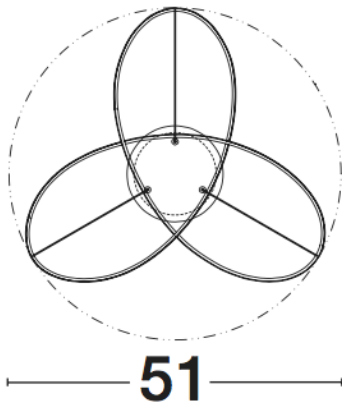

NOVA LUCE

PRODUCT DATASHEET

Version: 001

PRODUCT PHOTOGRAPH

TECHNICAL DRAWING

GENERAL INFORMATION

Product Code	1701101004
Collection	Decorative
Product Category	Ceiling
Product Family	Fusion
Mounting Location	Ceiling
Application Environment	Indoor

DIMENSION & WEIGHT

LxWxH (cm)	D: 47 H: 20
Cut out (cm)	N/A
Weight (Kgr)	1.6

MATERIAL & COLOR

Product Color	Brass Gold
Body Material	Aluminium & Acrylic

APPLICATION & MOUNTING

Ambient Working Temp.	Max 45 oC
Type of Protection	IP20
Dimmable	No
Type of Dimming (Optional)	N/A
Mounting type	Ceiling
Mounting Depth (cm)	N/A
Led Module Replaceable	No
Light Source	LED