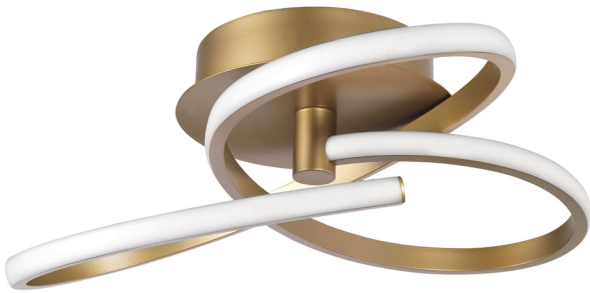

NOVA LUCE

PRODUCT DATASHEET

Version: 001

PRODUCT PHOTOGRAPH

TECHNICAL DRAWING

GENERAL INFORMATION

Product Code	1701101004
Collection	Decorative
Product Category	Ceiling
Product Family	Fusion
Mounting Location	Ceiling
Application Environment	Indoor

DIMENSION & WEIGHT

LxWxH (cm)	D: 47 H: 20
Cut out (cm)	N/A
Weight (Kgr)	1.6

MATERIAL & COLOR

Product Color	Brass Gold
Body Material	Aluminium & Acrylic

APPLICATION & MOUNTING

Ambient Working Temp.	Max 45 oC
Type of Protection	IP20
Dimmable	No
Type of Dimming (Optional)	N/A
Mounting type	Ceiling
Mounting Depth (cm)	N/A
Led Module Replaceable	No
Light Source	LED