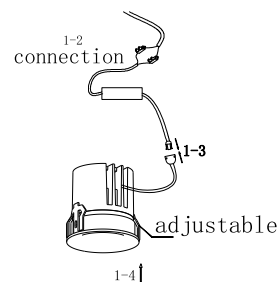

# NOVA LUCE

9695130 9695131 9695132  
9695133 9695134 9695135  
9695136 9695137

1

Turn off the general switch

2

Drill holes, align & place the stand in place

3

Connect the wires and put the object in place

4

Turn on the general switch