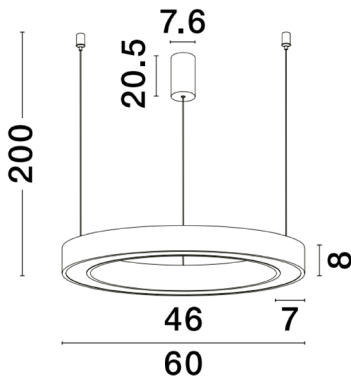

NOVA LUCE

PRODUCT DATASHEET

Version: 001

PRODUCT PHOTOGRAPH

TECHNICAL DRAWING

GENERAL INFORMATION

Product Code	9345638
Collection	Decorative
Product Category	Suspension
Product Family	Morbido
Mounting Location	Ceiling
Application Environment	Indoor

DIMENSION & WEIGHT

LxWxH (cm)	D: 60 H: 200
Cut out (cm)	N/A
Weight (Kgr)	4.5

MATERIAL & COLOR

Product Color	Sandy White
Body Material	Aluminium & Acrylic

APPLICATION & MOUNTING

Ambient Working Temp.	Max 45 oC
Type of Protection	IP20
Dimmable	Yes
Type of Dimming (Optional)	Triac
Mounting type	Ceiling
Mounting Depth (cm)	N/A
Led Module Replaceable	No
Light Source	LED

Power (Nominal)	48W
Input voltage (Nominal)	220-240Vac
Mains Frequency	50/60Hz

PHOTOMETRICAL DATA

Luminous Flux	3268 lm
Color Temperature	2700-4000K
Light Color (Designation)	WW - NW

WARRANTY

Warranty	3 Years
----------	----------------