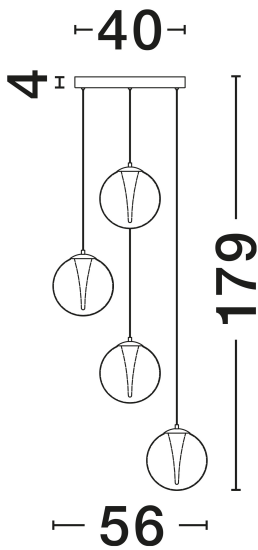

NOVA LUCE

PRODUCT DATASHEET

Version: 001

PRODUCT PHOTOGRAPH

TECHNICAL DRAWING

GENERAL INFORMATION

Product Code	9416942
Collection	Indoor
Product Category	Suspension
Product Family	Galeo
Mounting Location	Ceiling
Application Environment	Indoor
Specifications	N/A

DIMENSION & WEIGHT

LxWxH (cm)	D: 56 H: 179
Cut Out (cm)	N/A
Weight (Kgr)	4.1

MATERIAL & COLOR

Product Color	Clear & Sandy Gold
Body Material	Glass & Metal

APPLICATION & MOUNTING

Ambient Working Temp.	Max 45°C
Type of Protection	IP20
Dimmable	Yes
Type of Dimming	Triac
Mounting type	Surface
Mounting Depth (cm)	N/A
Led Module Replaceable	No
Light Source	LED

Power (Nominal)	25W
Input voltage (Nominal)	220-240V
Mains Frequency	50/60Hz

PHOTOMETRICAL DATA

Luminous Flux	1765lm
Color Temperature	3000K
Light Color (Designation)	Warm White

WARRANTY

Warranty	3 Years
----------	----------------