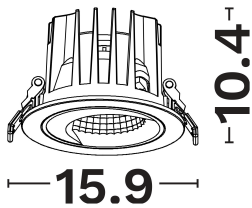

COMPATIBLE WITH

- On/Off Driver: Included
- Triac Driver: 9844002
- Dali Driver: 9621521

GENERAL INFORMATION

Product Code	9030888
Product Category	Downlights
Product Family	Oblio
Mounting Location	Ceiling
Application Environment	Indoor

DIMENSION & WEIGHT

LxWxH (cm)	D:15.9 H:10.4
Cut out (cm)	14.3
Weight (Kgr)	N/A

MATERIAL & COLOR

Product Color	White
Body Material	Aluminium
Cover Material	N/A

APPLICATION & MOUNTING

Ambient Working Temp.	45 C
Type of Protection	IP20
Protection Class IK	IK04
Dimmable	Yes
Type of Dimming (Optional)	Triac/Dali
Mounting type	Recessed
Mounting Depth (cm)	Ceiling
Led Module Replaceable	No
Light Source	Led
Adjustable	Yes

NOVA LUCE S.A

Schimatari Viotias
32009, Greece

+30 22620 58 121
+30 22620 56 743

info@novaluce.com
www.novaluce.com